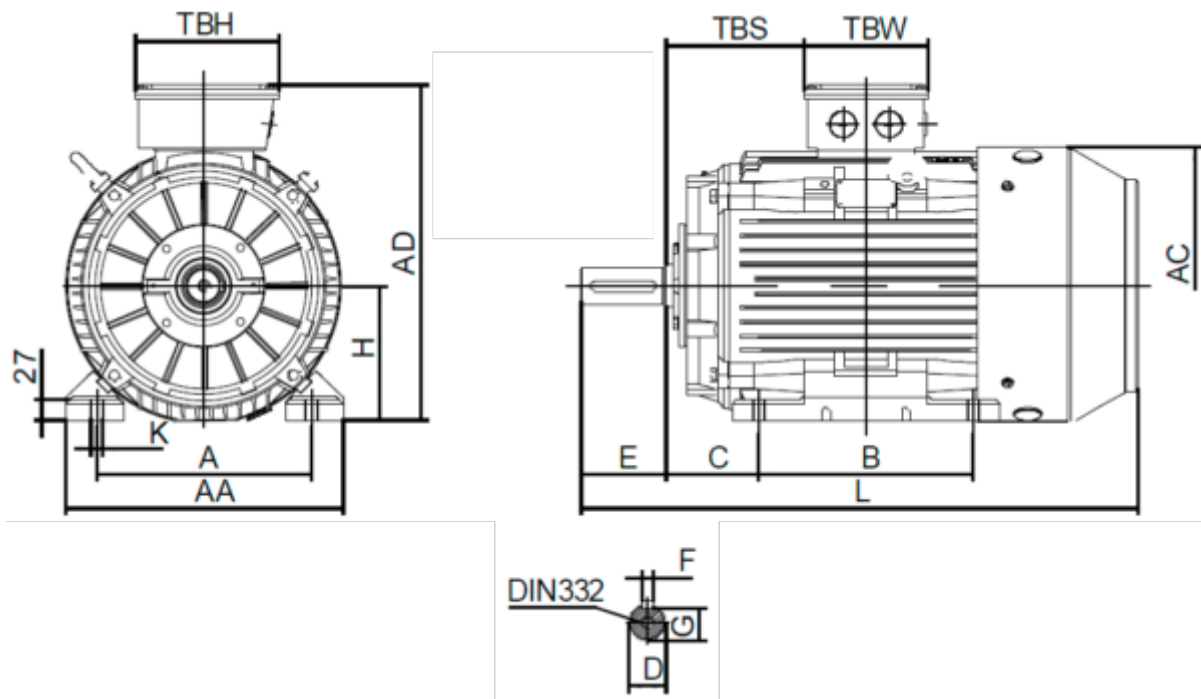

Data Sheet

Article number: 250201100422

Description: Kleedrive T2C 160M-4 11kW 1400 rpm
3x400/690V 50HZ IP55 B3 Eff=89.8%

Measures

A = 254	F = 12	TBW = 162
AA = 316	G = 37	
AC = Ø313	H = 160	
AD = 404	HD = 244	
B = 210	K = Ø15	
C = 108	L = 605	
D = Ø42	TBH = 187	
E = 110	TBS = 91	